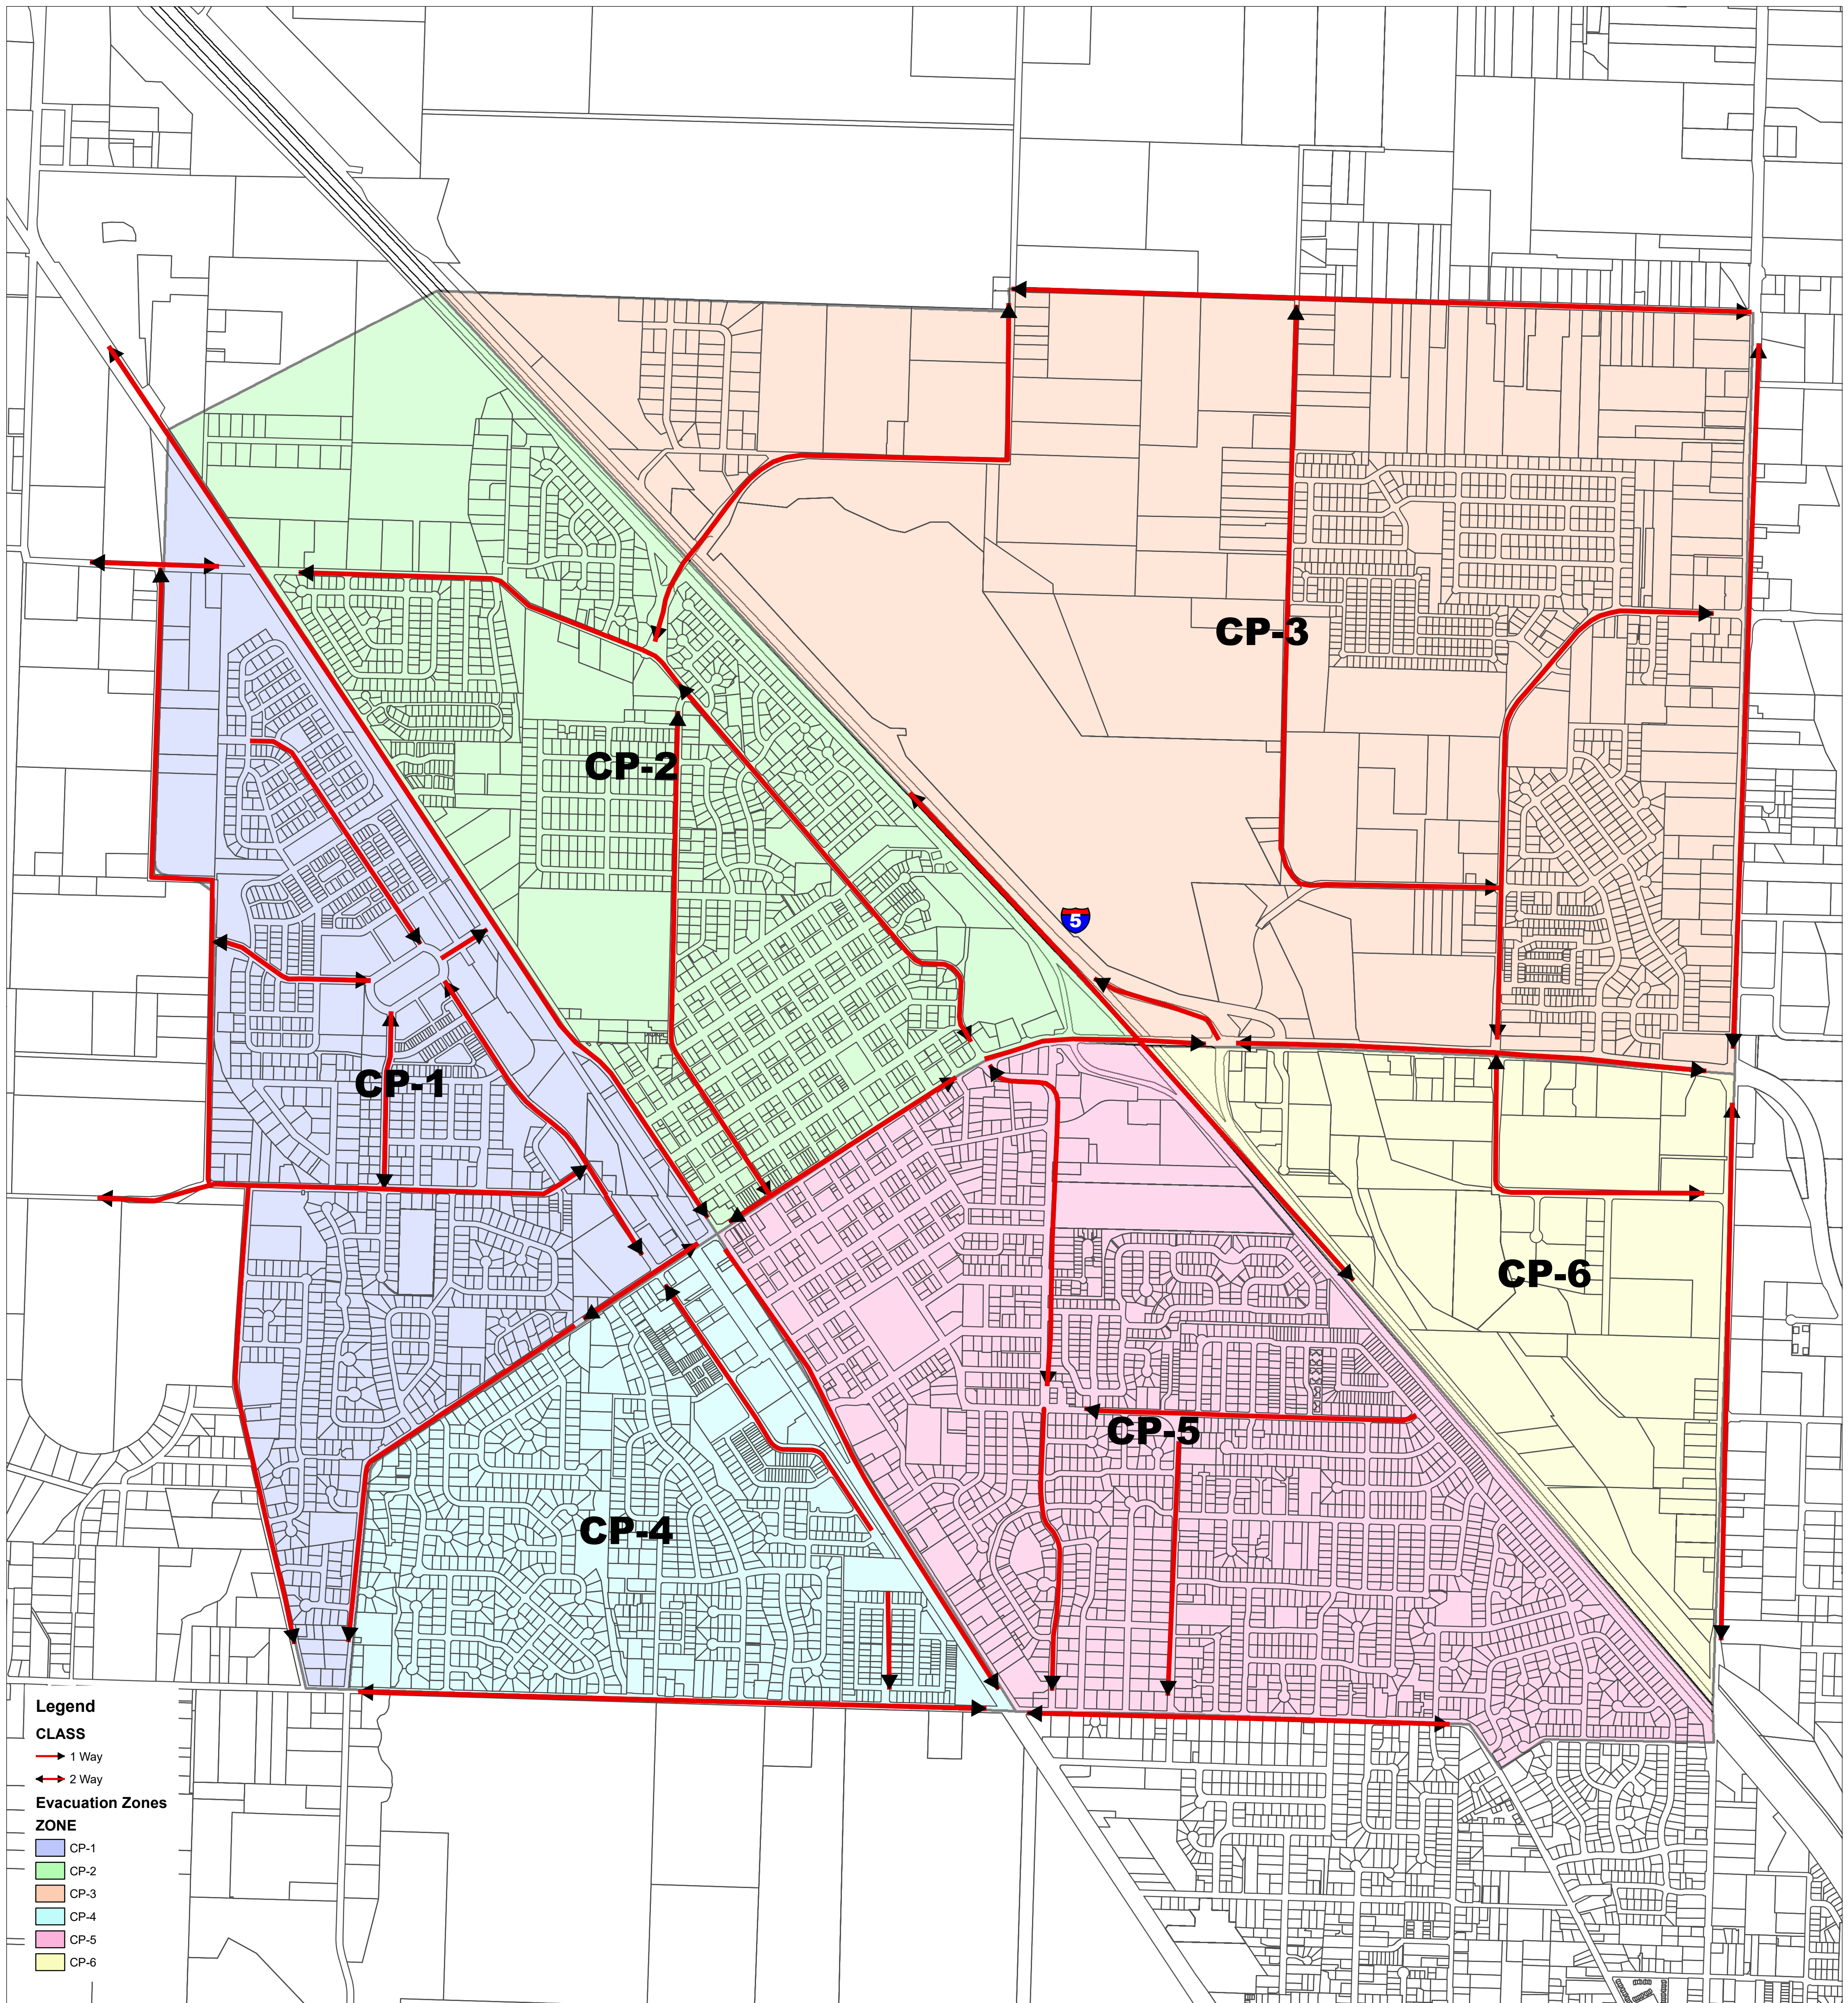

# City of Central Point Evacuation Zones

N

0

0.225

0.45

0.9 Miles